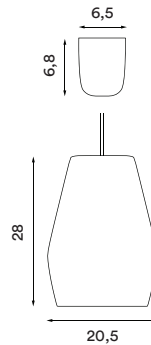

Bell

Bell white – *Item no. 510*

Bell blue – *Item no. 511*

Bell green – *Item no. 512*

Bell grey – *Item no. 513*

Bell mustard yellow – *Item no. 514*

Bell old rose – *Item no. 515*

Design: Mark Braun
Year: 2011
Type: Pendant lamp

Shade material: Porcelain **Shade colour:** White (pure porcelain, glazed), grey (Pantone black 3), green (Pantone 7496), light blue (Pantone 290 U - shiny), mustard yellow (Pantone 124C), old rose (Pantone 701) **Wire:** Black rubber, 300 cm **Bulb:** E27 Max. 60 W **Voltage:** 220V - 240V - 50Hz **Net weight:** 2.5 kg **Spare parts available:** Cord grip canopy

Dimensions and light direction

Recommended bulb

 LED – 11 W  H – 42 W  CFL – 13 W  I – 60 W