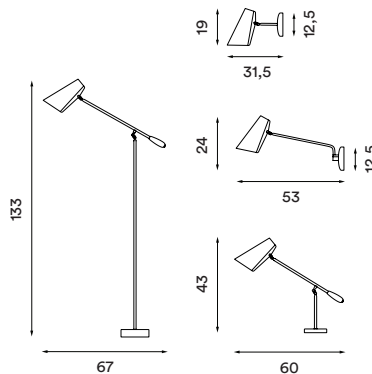

Birdy floor black
– Item no. 620

Birdy floor white
– Item no. 621

Design: Birger Dahl

Year: 1952

Types: Table lamp, wall lamp
and floor reading lamp

Shade material: Aluminium

Shade colours: Off-white or matt

black **Body material:** Steel **Body**

colour: Metallic or brass finish **Base**

and handle colours: Off-white or matt

black **Body and joints colour:** Metallic

or brass finish **Wire:** White or black,

200 cm **Bulb:** E27 Max. 60 W **Voltage:**

220V - 240V - 50Hz **Net weight:** Birdy

wall short: 0.7 kg, Birdy wall: 0.8 kg,

Birdy table: 1.9 kg, Birdy floor: 5.0 kg

Dimensions and light direction

Recommended bulb