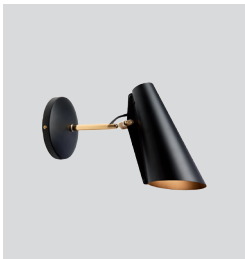

Birdy

Birdy table black
– Item no. 600

Birdy table white
– Item no. 601

Birdy wall black
– Item no. 610

Birdy wall white
– Item no. 611

Birdy wall short
arm black – Item no. 615

Birdy wall short
arm white – Item no. 616

Birdy floor black
– Item no. 620

Birdy floor white
– Item no. 621

Design: Birger Dahl

Year: 1952

Types: Table lamp, wall lamp
and floor reading lamp

Shade material: Aluminium

Shade colours: Off-white or matt

black **Body material:** Steel **Body**

colour: Metallic or brass finish **Base**

and handle colours: Off-white or matt

black **Body and joints colour:** Metallic

or brass finish **Wire:** White or black,