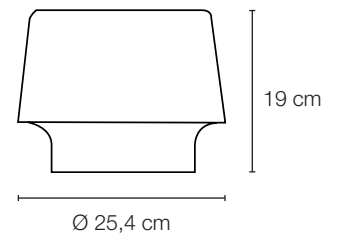

SMALL

CLEANING INSTRUCTIONS
Clean with soft dry cloth only. Always switch off the electricity supply before cleaning.

ABOUT THE DESIGNER
Harri Koskinen is a leading designer from Finland and has been named designer of the year in Finland. He has also received several best product awards from around the world.

CERTIFICATIONS