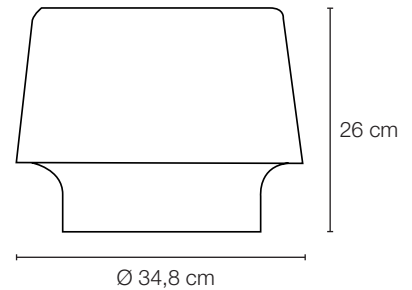

LARGE

SMALL