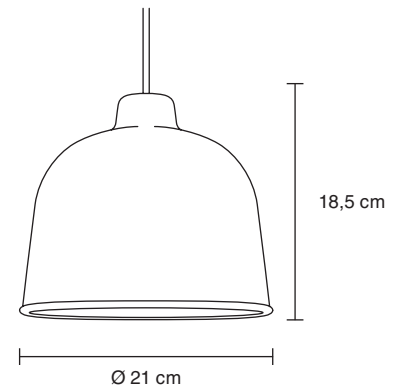

# PRODUCT FACT SHEET

**JENS FAGER ON THE DESIGN** "GRAIN is a versatile, environmentally friendly pendant lamp with a warm & welcoming appearance that provides a great quality of light. Interesting details such as the profiled edge & hidden cord lock give GRAIN lots of character despite its simple & iconic shape. The lamp's matt surface from a specially created mix of bamboo grain & plastic composite adds a new perspective to the lamp's look & feel. You can actually see the natural stains & patterns of the material's structure in it."

<b>PROCESS</b>	The lamp's shade is made under high pressure casting. Shade and electrical components are hereafter assembled by hand.
<b>DESIGNED BY / YEAR OF DESIGN</b>	Jens Fager / 2015
<b>TYPE</b>	Pendant lamp
<b>DESCRIPTION</b>	A small sized pendant lamp in an innovative material that works well in rows and clusters of two or more. The lamp is equipped with a high quality LED light bulb that will last for 10.000 hours. The LED bulb will save energy but still reflect a natural light and a warm glow.
<b>MATERIAL</b>	Lamp shade in mixture of bamboo fibers and polypropylene. PVC cord.
<b>ENVIRONMENT</b>	Indoor
<b>DIMENSIONS (CM)</b>	H: 18,5 / Ø: 21
<b>CORD LENGTH (MM)</b>	4000
<b>CANOPY INCLUDED</b>	Yes
<b>VOLTAGE (V)</b>	200-240 V LED G9 bulb 4 W, 400 Lumen, 3000K
<b>DIMMABLE FUNCTION</b>	No
<b>BULB INCLUDED</b>	Yes. LED bulb. Average life span of 10.000 hours
<b>UL CERTIFICATION</b>	Yes
<b>CLEANING INSTRUCTIONS</b>	Clean the lamp with a soft dry cloth. Always switch off the electricity before cleaning.