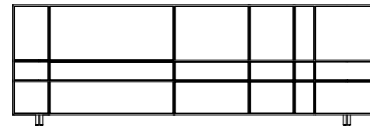

## Kilt Open 180

H: 60 cm (runners 5 cm)  
D: 29,5 or 43,5 cm  
W: 180 cm

Open storage in oak veneer with fixed shelves.  
Choose between P2, P4, P5 and P6.