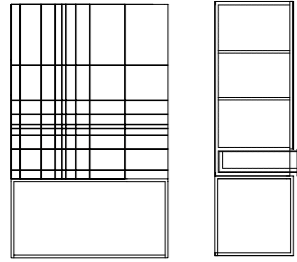

# KILT

By Claesson Koivisto Rune 2008

**Kilt K2 60:180/D- 4 doors**

H: 60 cm (runners 5 cm)  
D: 31,5 cm alt 45 cm  
W: 180 cm

Cabinet with four doors with one removable shelf behind each door. Door measurement from left: 18/62/37/62 cm.

**Lacquered MDF**

Runners in oak

**Veneer P4 or P6**

**Kilt K2 60:180/DB- 3 doors, 2 drawers**

H: 60 cm (runners 5 cm)  
D: 31,5 cm alt 45 cm  
W: 180 cm

Cabinets with three doors and two drawers (62 cm, to the right). Door measurement from left: 18/62/37 cm + drawers. One removable shelf behind each door.

**Lacquered MDF**

Runners in oak  
Inside of drawers in birch.  
Addition for oak drawers

**Veneer P4 or P6**

**Kilt K2 60:137/DB- 2 doors, 2 drawers**

H: 60 cm (runners 5 cm)  
D: 31,5 cm alt 45 cm  
W: 137 cm

## Kilt Light

H: 145 cm (stand 45 cm)  
D: 45 cm  
W: 90 cm

Cabinet in lacquered MDF with lacquered metal stand in the same colour. Two drawers and two doors.

Addition for oak inside drawers