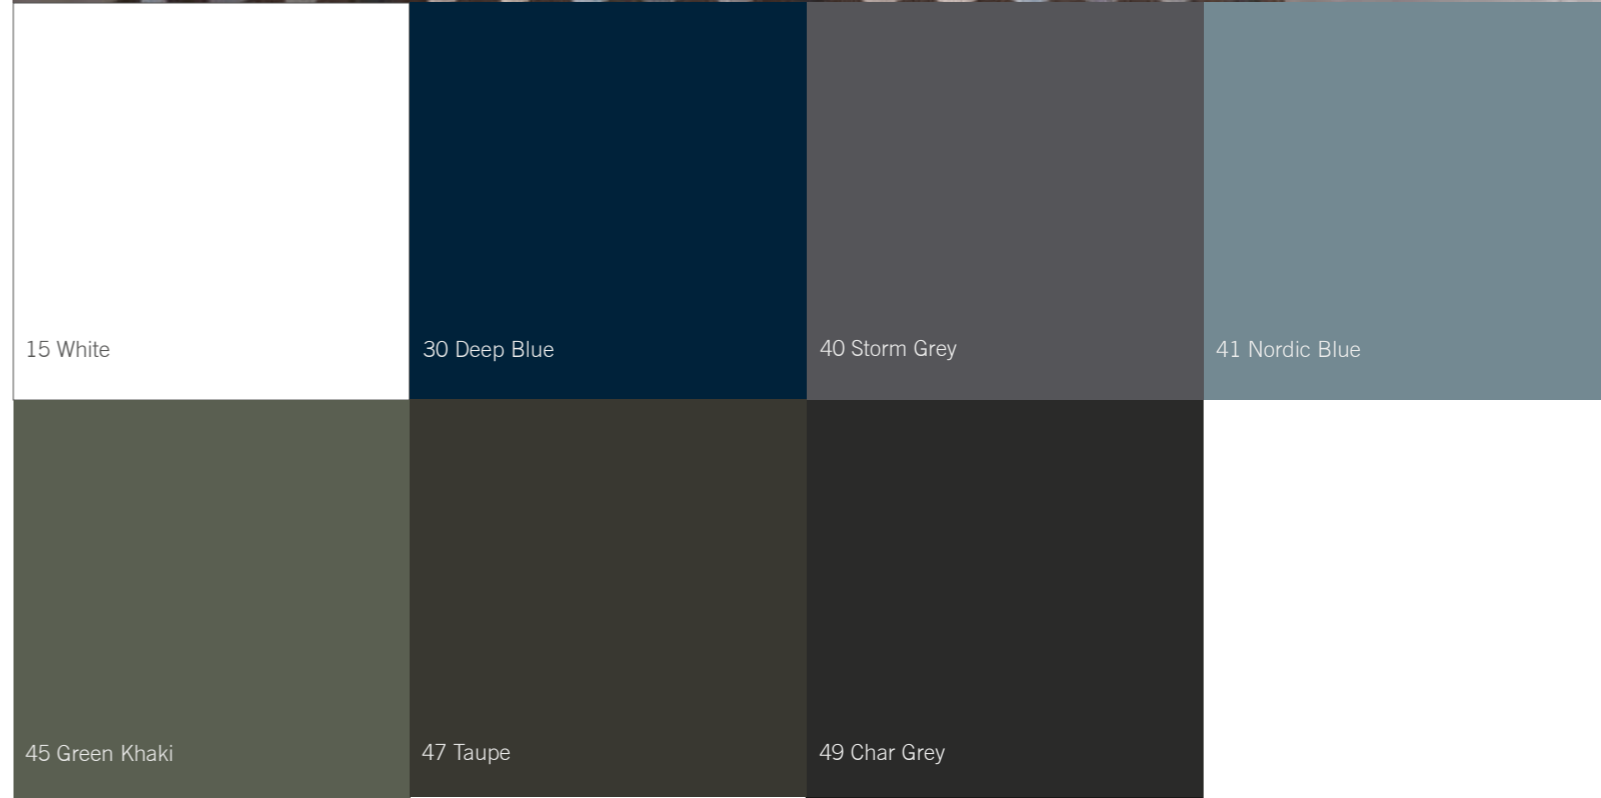

KILT LIGHT

By Claesson Koivisto Rune 2011

Storage series in lacquered MDF with a lacquered metal stand. Inside of drawer in birch.

Kilt Light

H: 145 cm (stand 45 cm)
D: 45 cm
W: 90 cm

Cabinet in lacquered MDF with lacquered metal stand in the same colour. Two drawers and two doors.

Addition for oak inside drawers

Kilt Light 137

H: 87 cm (stand 32 cm)
D: 45 cm
W: 137 cm

Cabinet in lacquered MDF with lacquered metal stand in the same colour. One shelf included behind each door.

Cabinet with three doors (D)
Cabinet with two doors and two drawers to the right (DB)

Addition for oak inside drawers

Kilt Light 180

H: 87 cm (stand 32 cm)
D: 45 cm
W: 180 cm

Cabinet in lacquered MDF with lacquered metal stand in the same colour. One shelf included behind each door.
Door measurement from left: 18/62/37/62 cm

Cabinet with four doors (D)
Cabinet with three doors and two drawers to the right (DB)

Addition for oak inside drawers

Colours:

- 15 White
- 30 Deep Blue
- 40 Storm Grey
- 44 Nordic Blue
- 45 Green Khaki
- 47 Taupe
- 49 Char Grey

Standard back for Kilt light:

Openings on the back for cables/ventilation.

ASPLUND

Fotograf: Louise Billgert