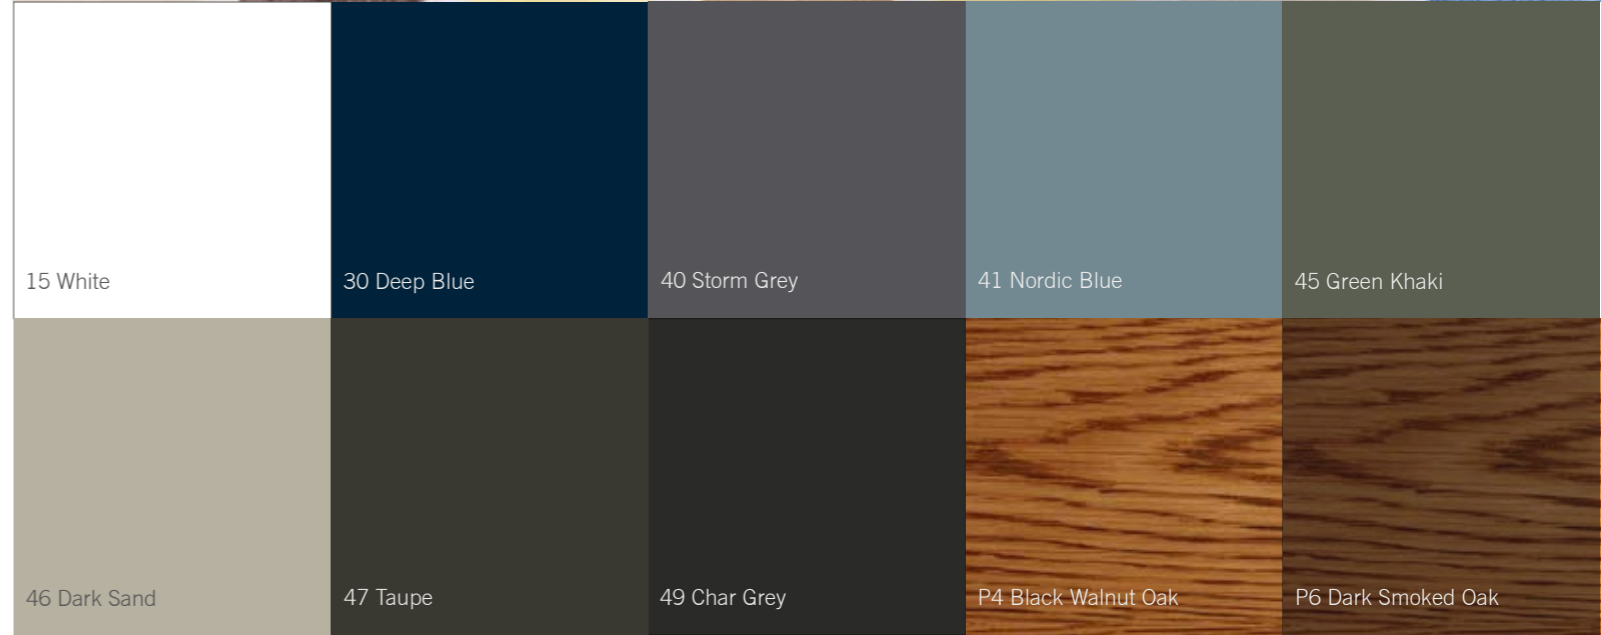

KILT

By Claesson Koivisto Rune 2008

Kilt K2 60:180/D- 4 doors

H: 60 cm (runners 5 cm)
D: 31,5 cm alt 45 cm
W: 180 cm

Cabinet with four doors with one removable shelf behind each door. Door measurement from left: 18/62/37/62 cm.

Lacquered MDF

Runners in oak

Veneer P4 or P6

Kilt K2 60:137/D- 3 doors

H: 60 cm (runners 5 cm)
D: 31,5 cm alt 45 cm
W: 137 cm

Cabinet with three doors with one removable shelf behind each door.

Lacquered MDF

Runners in oak

Veneer P4 or P6

Kilt K2 60:180/DB- 3 doors, 2 drawers

H: 60 cm (runners 5 cm)
D: 31,5 cm alt 45 cm
W: 180 cm

Cabinets with three doors and two drawers (62 cm, to the right). Door measurement from left: 18/62/37 cm + drawers. One removable shelf behind each door.

Lacquered MDF

Runners in oak
Inside of drawers in birch.
Addition for oak drawers

Veneer P4 or P6

Kilt K2 60:137/DB- 2 doors, 2 drawers

H: 60 cm (runners 5 cm)
D: 31,5 cm alt 45 cm
W: 137 cm

Cabinet with two doors and two drawers, comes with one removable shelf behind each door.

Lacquered MDF

Runners in oak
Inside of drawers in birch.
Addition for oak drawers

Veneer P4 or P6

Colours:

- 15 White
- 30 Deep Blue
- 40 Storm Grey
- 44 Nordic Blue
- 45 Green Khaki
- 46 Dark Sand
- 47 Taupe
- 49 Char Grey

Veneer:

- P4 - Black Walnut Oak
- P6 - Dark Smoked Oak

Runners in solid oak:

- P2 - White Stained Oak
- P4 - Black Walnut Oak
- P6 - Dark Smoked Oak

Standard back for Kilt:
Openings on the back for cables/ventilation.

ASPLUND