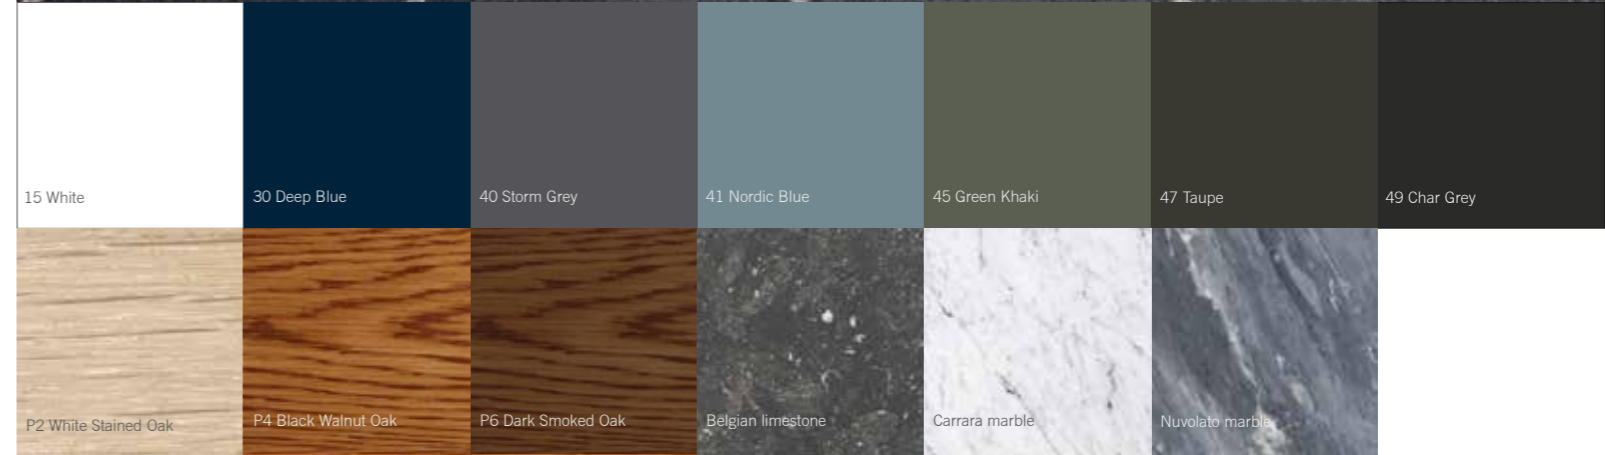

LUC

By Broberg & Ridderstråle 2012

Luc Cabinet 100

H: 103 cm (stand 30 cm)
D: 42 cm
W: 100 cm

Cabinet in carefully chosen oak veneer.
2 compartments. Stand in lacquered metal.

Luc Drawer 100

H: 103 cm (stand 30 cm)
D: 42 cm
W: 100 cm

Cabinet with 3 drawers in carefully chosen oak veneer.
Stand in lacquered metal. Knob in brass.

Luc Cabinet 160 with drawers

H: 70 cm (stand 30 cm)
D: 42 cm
W: 160 cm

Storage in carefully chosen oak veneer.
Stand in lacquered metal.

Luc Cabinet 160 with doors

H: 70 cm (stand 30 cm)
D: 42 cm
W: 160 cm

Storage in carefully chosen oak veneer. Stand in lacquered metal. Cabinet with two compartments and four doors. Including one lacquered shelf.

Luc Cabinet 240 with drawers

H: 70 cm (stand 30 cm)
D: 42 cm
W: 240 cm

Storage in carefully chosen oak veneer.
Stand in lacquered metal.

Luc Cabinet 240 with doors

H: 70 cm (stand 30 cm)
D: 42 cm
W: 240 cm

Storage in carefully chosen oak veneer. Stand in lacquered metal. Cabinet with three compartments and six doors. Including one lacquered shelf.

Cabinet in veneer:
P2 - White stained Oak
P4 - Black walnut Oak
P5 - Lacquered Oak
P6 - Dark Smoked Oak

Top:
Carrara marble
Belgian limestone
Nuvolato marble
Glass*

*Note that the cabinet with glass top has a fixed shelf about 7 cm below the glass.

Stand in lacquered metal:
15 White
30 Deep Blue
40 Storm Grey
44 Nordic Blue
45 Green Khaki
47 Taupe
49 Char Grey

Colours in P5:
15 White
30 Deep Blue
40 Storm grey
44 Nordic Blue
45 Green Khaki
47 Taupe
49 Char Grey

ASPLUND

Fotograf: Louise Billgert