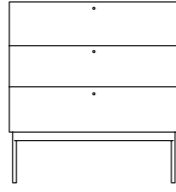

## Luc Cabinet 100

H: 103 cm (stand 30 cm)  
D: 42 cm  
W: 100 cm

Cabinet in carefully chosen oak veneer.  
2 compartments. Stand in lacquered metal.

## Luc Drawer 100

H: 103 cm (stand 30 cm)  
D: 42 cm  
W: 100 cm

Cabinet with 3 drawers in carefully chosen oak veneer.  
Stand in lacquered metal. Knob in brass.

## Luc Cabinet 240 with doors

H: 70 cm (stand 30 cm)  
D: 42 cm  
W: 240 cm

Storage in carefully chosen oak veneer. Stand in lacquered metal. Cabinet with three compartments and six doors. Including one lacquered shelf.

## Luc Side 160 Oak

H: 81 cm  
D: 40,4 cm  
W: 158,4 cm

Sideboard in oak veneer (P2, P4, P5 or P6) with 2 drawers and a lacquered MDF self. Stand in lacquered metal. Top in stone. Hidden grip.