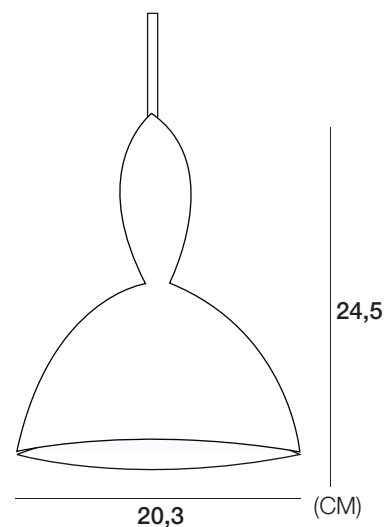

## MHY PENDANT LAMP FURNITURE / LIGHTING / ACCESSORIES

**Norway Says on the design** "Mhy has an elegant appearance and a strong personality. The playful shape of Mhy draws inspiration from illustrations and characters from our childhood's literature. The near size of Mhy allows the pendant to be mounted in clusters or rows over your meeting room table, in the canteen, in a reception or somewhere else where you would like to add a design element with unique, but understated character."

PROCESS	The shade is made by a press and spinning, welded together and shaped by leathering. Hand painted and assembled by hand.
DESIGNED BY / YEAR OF DESIGN	Norway Says / 2006
TYPE	Pendant light
LAMP DESCRIPTION	Mhy can be mounted in clusters or rows over your meeting room table in the canteen, the reception or anywhere else you would like to introduce a discreet yet unique personality.
ENVIRONMENT	Indoor
MATERIAL	Aluminium wet painted socket in plastic, textile cord
COLOUR / REF. CODE	Grey, white, yellow, red, purple, black, light green, rose
VOLTAGE (V)	220-230V, 50 HZ, Max 40 Watt, E14 Energy Saving bulb, PL MAX 8W E14, IP 20 Class II
BULB INCLUDED	No
DIMENSIONS (CM)	Ø: 20,3 H: 24,5
CORD LENGTH (MM)	3000 mm - Longer cord is available for projects, contact <a href="mailto:contractsales@muuto.com">contractsales@muuto.com</a>
WEIGHT (KG)	1,2
CLEANING INSTRUCTIONS	Clean with soft dry cloth only. Always switch off the electricity supply before cleaning.
ABOUT THE DESIGNER	Norway Says is an internationally recognized design trio from Oslo, who has been awarded the 'designer of the year' award in Norway and have received several prestigious prizes and significant international attention for their work.