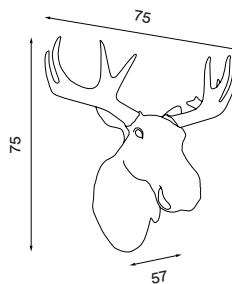

Moo

Moo – Item no. 272

Design: Trond Svendgård & Ove Rogne

Year: 2008

Type: Wall lamp

Dimensions and light direction

Shade material: Polyresin and glass fibre

Shade colour: White **Base material:** Steel

Wire: White, 190 cm **Bulbs main body:** 2 x E27 energy saving bulb. Max. 20 W **Bulbs horns:** 2 x E14 energy saving bulb. Max. 5 W **Voltage:** 220V - 240V - 50Hz **Net weight:** 11.4 kg **Spare parts available:** Light bulbs (2700K, warm white and 6500K, daylight)