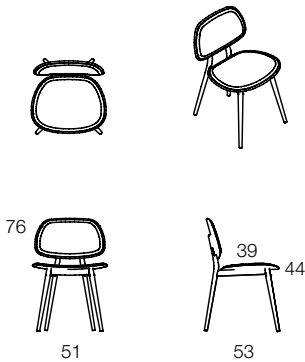

My Chair

CHAIR IN SOLID BIRCH
DESIGN: SPACE COPENHAGEN
9072

SCALE 1:50

DETAILS

1. My Chair offers comfortable sitting both on its own or in a group with several chairs.

FACTS MY CHAIR

CONCEPT

When Space Copenhagen created My Chair for Stolab, they based their design on high quality material and attention to detail.