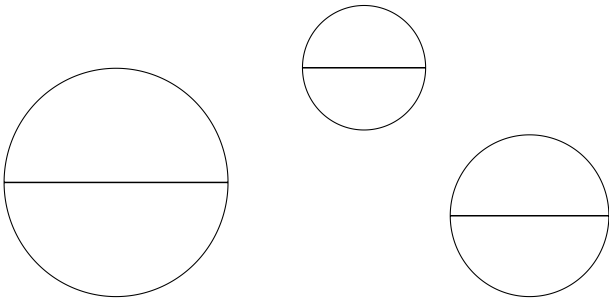

ASPLUND

Otto Mirror Ø 110 (Frame and shelf in Char Grey)

49 Char Grey

45 Green Khaki

48 Bronze

Smoked Mirror

Clear Mirror

Bronze Mirror

OTTO MIRROR

By Anya Sebton & Eva Lilja Löwenhielm 2016

OTTO Mirror Round Ø 110 :
Ø: 110 cm
D: 12 cm (Shelf included)

OTTO Mirror Round Ø 80 :
Ø: 80 cm
D: 10 cm (Shelf included)

OTTO Mirror Round Ø 60 :
Ø: 60 cm
D: 10 cm (Shelf included)