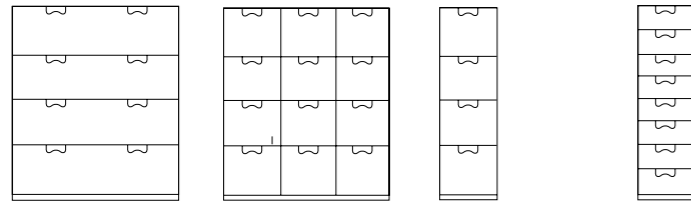

# SNOW

By Thomas Sandell & Jonas Bohlin 1994

Storage in lacquered MDF with base in birch. The drawers are soft-closing.  
Manufactured in Sweden.

<b>A2</b>	<b>B2</b>	<b>G3</b>	<b>A3</b>	<b>B3</b>
H: 59 cm D: 42 cm W: 90 cm	H: 59 cm D: 42 cm W: 90 cm	H: 59 cm D: 42 cm W: 31,1 cm	H: 84 cm D: 42 cm W: 90 cm	H: 84 cm D: 42 cm W: 90 cm

<b>A</b>	<b>B</b>	<b>J4</b>	<b>J8</b>
H: 109 cm D: 42 cm W: 90 cm	H: 109 cm D: 42 cm W: 90 cm	H: 109 cm D: 42 cm W: 31,3 cm	H: 109 cm D: 42 cm W: 31,3 cm

<b>E</b>	<b>F</b>	<b>D1</b>	<b>D2</b>
H: 109 cm D: 30 cm alt. 42 cm W: 90 cm	H: 210 cm D: 30 cm alt. 42 cm W: 90 cm	H: 210 cm D: 60 cm W: 60 cm	H: 210 cm D: 60 cm W: 60 cm
Cabinet with glass doors with middle partition and four shelves, choose between two depths.	Cabinet with glass doors and lacquered shelves. Also available with covered doors, same prices apply.	Wardrobe with coat hanger and two shelves. Available with right or left hung door.	Wardrobe with six shelves. Available with right or left hung door.