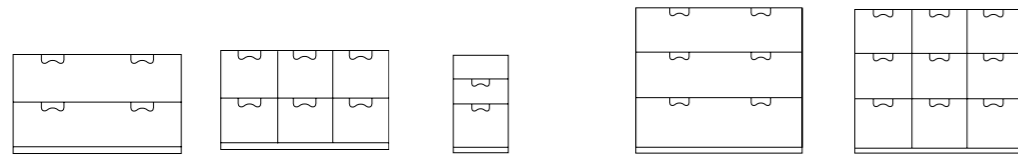

# SNOW

By Thomas Sandell & Jonas Bohlin 1994

Storage in lacquered MDF with base in birch. The drawers are soft-closing.  
Manufactured in Sweden.

<b>A2</b>	<b>B2</b>	<b>G3</b>	<b>A3</b>	<b>B3</b>
H: 59 cm D: 42 cm W: 90 cm	H: 59 cm D: 42 cm W: 90 cm	H: 59 cm D: 42 cm W: 31,1 cm	H: 84 cm D: 42 cm W: 90 cm	H: 84 cm D: 42 cm W: 90 cm

<b>A</b>	<b>B</b>	<b>J4</b>	<b>J8</b>
H: 109 cm D: 42 cm W: 90 cm	H: 109 cm D: 42 cm W: 90 cm	H: 109 cm D: 42 cm W: 31,3 cm	H: 109 cm D: 42 cm W: 31,3 cm

<b>E</b>	<b>F</b>	<b>D1</b>	<b>D2</b>
H: 109 cm D: 30 cm alt. 42 cm W: 90 cm	H: 210 cm D: 30 cm alt. 42 cm W: 90 cm	H: 210 cm D: 60 cm W: 60 cm	H: 210 cm D: 60 cm W: 60 cm
Cabinet with glass doors with middle partition and four shelves, choose between two depths.	Cabinet with glass doors and lacquered shelves. Also available with covered doors, same prices apply.	Wardrobe with coat hanger and two shelves. Available with right or left hung door.	Wardrobe with six shelves. Available with right or left hung door.