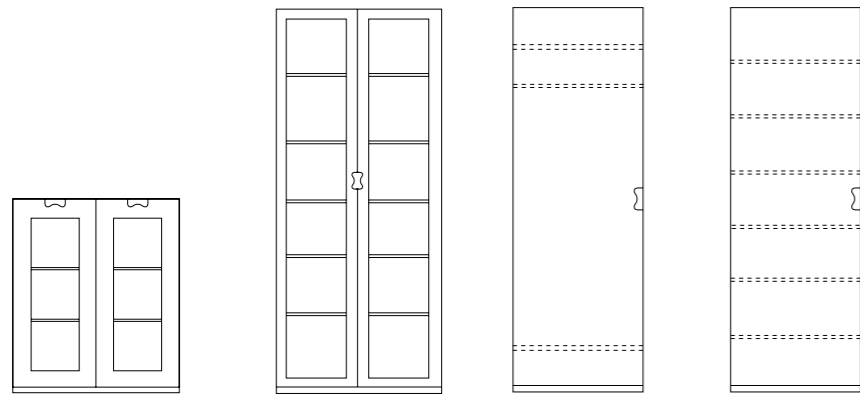

# SNOW

By Thomas Sandell & Jonas Bohlin 1994

Storage in lacquered MDF with base in birch. The drawers are soft-closing.  
Manufactured in Sweden.

<b>A2</b>	<b>B2</b>	<b>G3</b>	<b>A3</b>	<b>B3</b>
H: 59 cm D: 42 cm W: 90 cm	H: 59 cm D: 42 cm W: 90 cm	H: 59 cm D: 42 cm W: 31,1 cm	H: 84 cm D: 42 cm W: 90 cm	H: 84 cm D: 42 cm W: 90 cm

<b>A</b>	<b>B</b>	<b>J4</b>	<b>J8</b>
H: 109 cm D: 42 cm W: 90 cm	H: 109 cm D: 42 cm W: 90 cm	H: 109 cm D: 42 cm W: 31,3 cm	H: 109 cm D: 42 cm W: 31,3 cm

<b>E</b>	<b>F</b>	<b>D1</b>	<b>D2</b>
H: 109 cm D: 30 cm alt. 42 cm W: 90 cm	H: 210 cm D: 30 cm alt. 42 cm W: 90 cm	H: 210 cm D: 60 cm W: 60 cm	H: 210 cm D: 60 cm W: 60 cm
Cabinet with glass doors with middle partition and four shelves, choose between two depths.	Cabinet with glass doors and lacquered shelves. Also available with covered doors, same prices apply.	Wardrobe with coat hanger and two shelves. Available with right or left hung door.	Wardrobe with six shelves. Available with right or left hung door.