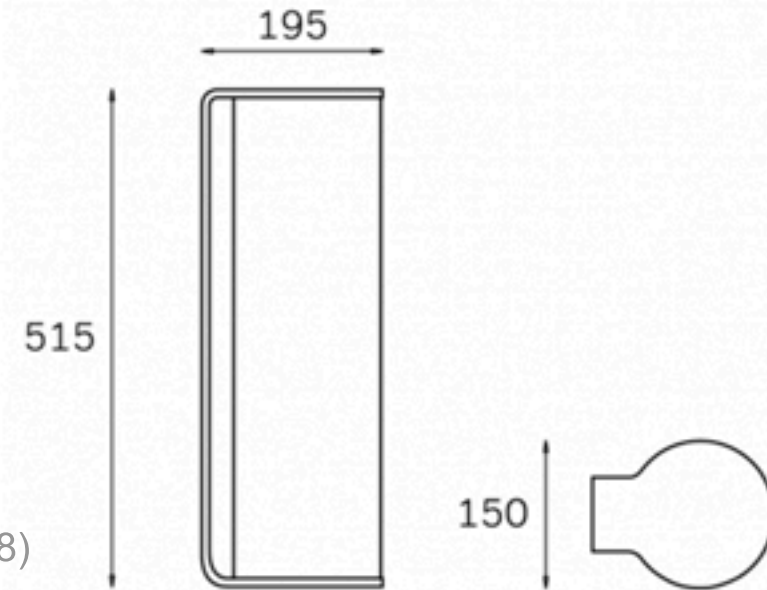

“The fascinating thing about wood is its pervasive elegance.”

Technical information

Size: K515, L195, S150 mm

Therapy distance: 40 cm (2500 lx), 20 cm (10 000 lx)

Power: 2×36 W TC-L

Lamp base: 2G11

Material: PMMA acrylic, birch plywood, ash veneer

IP class: IP 20

Including light source: Yes

Weight: 3,15 kg

Cord length: 2,5 m

Electronic ballast: electronic