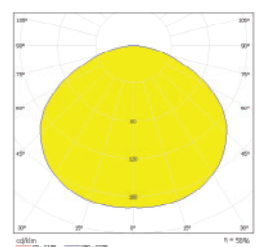

PRODUCT FACT SHEET

PROCESS	The shade is pressed in vulcanised rubber under high temperature. Diffuser and socket holder cut by laser. Extruded cord.
DESIGNED BY / YEAR OF DESIGN	Form Us With Love / 2010
TYPE	Pendant lamp
DESCRIPTION	Unfold is an interpretation of the classic industry design and comes in a refined material that gives the lamp a modern and warm appearance.
ENVIRONMENT	Indoor
MATERIAL	Shade - silicone rubber, PVC cord. Diffuser clear frosted opal acrylic material.
CORD LENGTH (MM/INCHES)	3500 mm / 137,75"
CANOPY INCLUDED	Yes
BULB INCLUDED	No
DIMMABLE FUNCTION	Yes
UL CERTIFICATION	Grey, Black, Blue, Yellow, Light grey, White
CLEANING INSTRUCTIONS	Clean with soft dry/wet cloth. Always switch off the electricity supply before cleaning.
ABOUT THE DESIGNER	Form Us With Love is a multidisciplinary design and interior architecture studio from Stockholm. Their work has been awarded with several prestigious awards such as the Red Dot and the Young Swedish design award. Further accrediting the trio are successful exhibitions at venues like MoMA and the Swedish National Gallery.