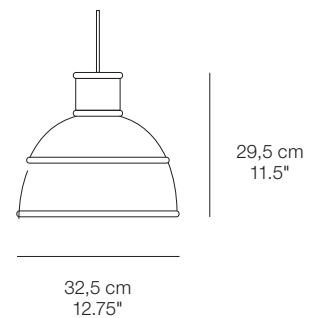

PRODUCT FACT SHEET

PROCESS	The shade is pressed in vulcanised rubber under high temperature. Diffuser and socket holder cut by laser. Extruded cord.
DESIGNED BY / YEAR OF DESIGN	Form Us With Love / 2010
TYPE	Pendant lamp
DESCRIPTION	Unfold is an interpretation of the classic industry design and comes in a refined material that gives the lamp a modern and warm appearance.
ENVIRONMENT	Indoor
MATERIAL	Shade - silicone rubber, PVC cord. Diffuser clear frosted opal acrylic material.
CORD LENGTH (MM/INCHES)	3500 mm / 137,75"
CANOPY INCLUDED	Yes
BULB INCLUDED	No
DIMMABLE FUNCTION	Yes
UL CERTIFICATION	Grey, Black, Blue, Yellow, Light grey, White
CLEANING INSTRUCTIONS	Clean with soft dry/wet cloth. Always switch off the electricity supply before cleaning.
ABOUT THE DESIGNER	Form Us With Love is a multidisciplinary design and interior architecture studio from Stockholm. Their work has been awarded with several prestigious awards such as the Red Dot and the Young Swedish design award. Further accrediting the trio are successful exhibitions at venues like MoMA and the Swedish National Gallery.